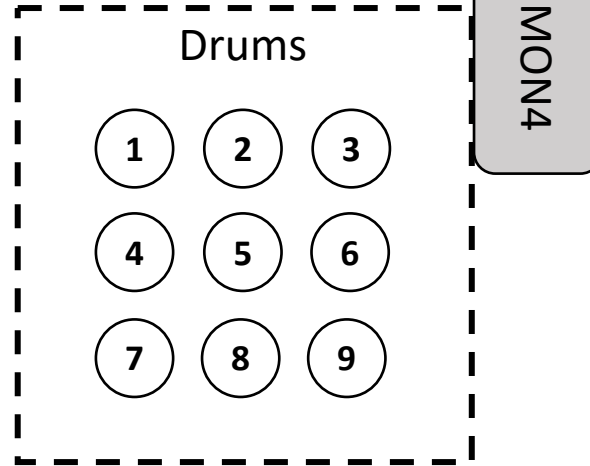

Keyboardriser 2x2m (optional)

220V

Drumriser 2x2m (optional)

Hornriser 3x2m (optional)

220V

Vocals 3

Vocals 2

Vocals 1