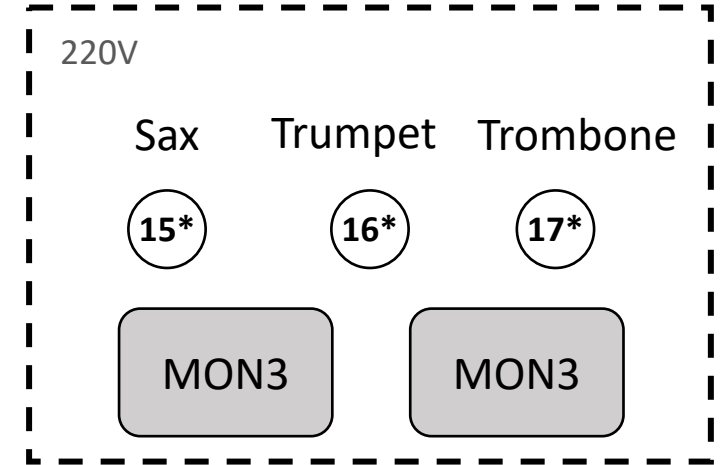

Keyboardriser 2x2m (optional)

220V

Drumriser 2x2m (optional)

Hornriser 3x2m (optional)

220V

Vocals 3

Vocals 2

Vocals 1