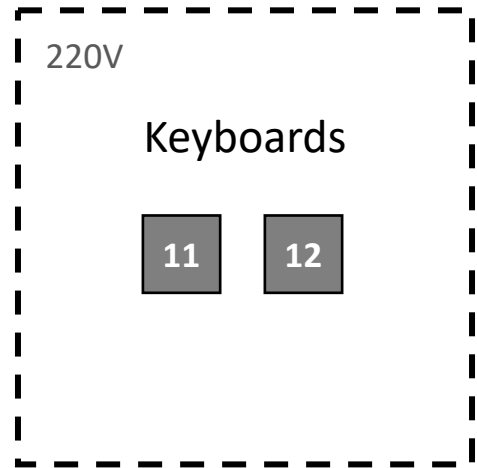

Keyboardriser 2x2m (optional)

220V

Drumriser 2x2m (optional)

Hornriser 3x2m (optional)

220V

Vocals 3

Vocals 2

Vocals 1