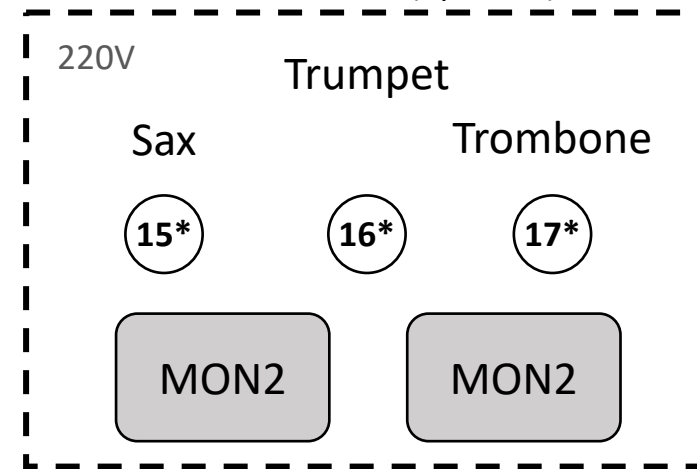

Keyboardriser 2x2m (optional)

220V

Drumriser 2x2m (optional)

Hornriser 3x2m (optional)

220V

Podium

Height 30-60cm
8 x 4m (width x depth)

Vocals 2

Vocals 1

Vocals 3

220V