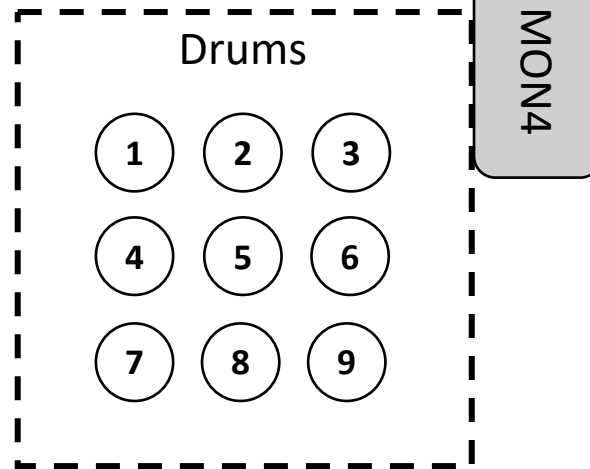

Keyboardriser 2x2m (optional)

220V

Drumriser 2x2m (optional)

Hornriser 3x2m (optional)

220V

Podium

Height 30-60cm
8 x 4m (width x depth)

Vocals 2

Vocals 1

Vocals 3

220V